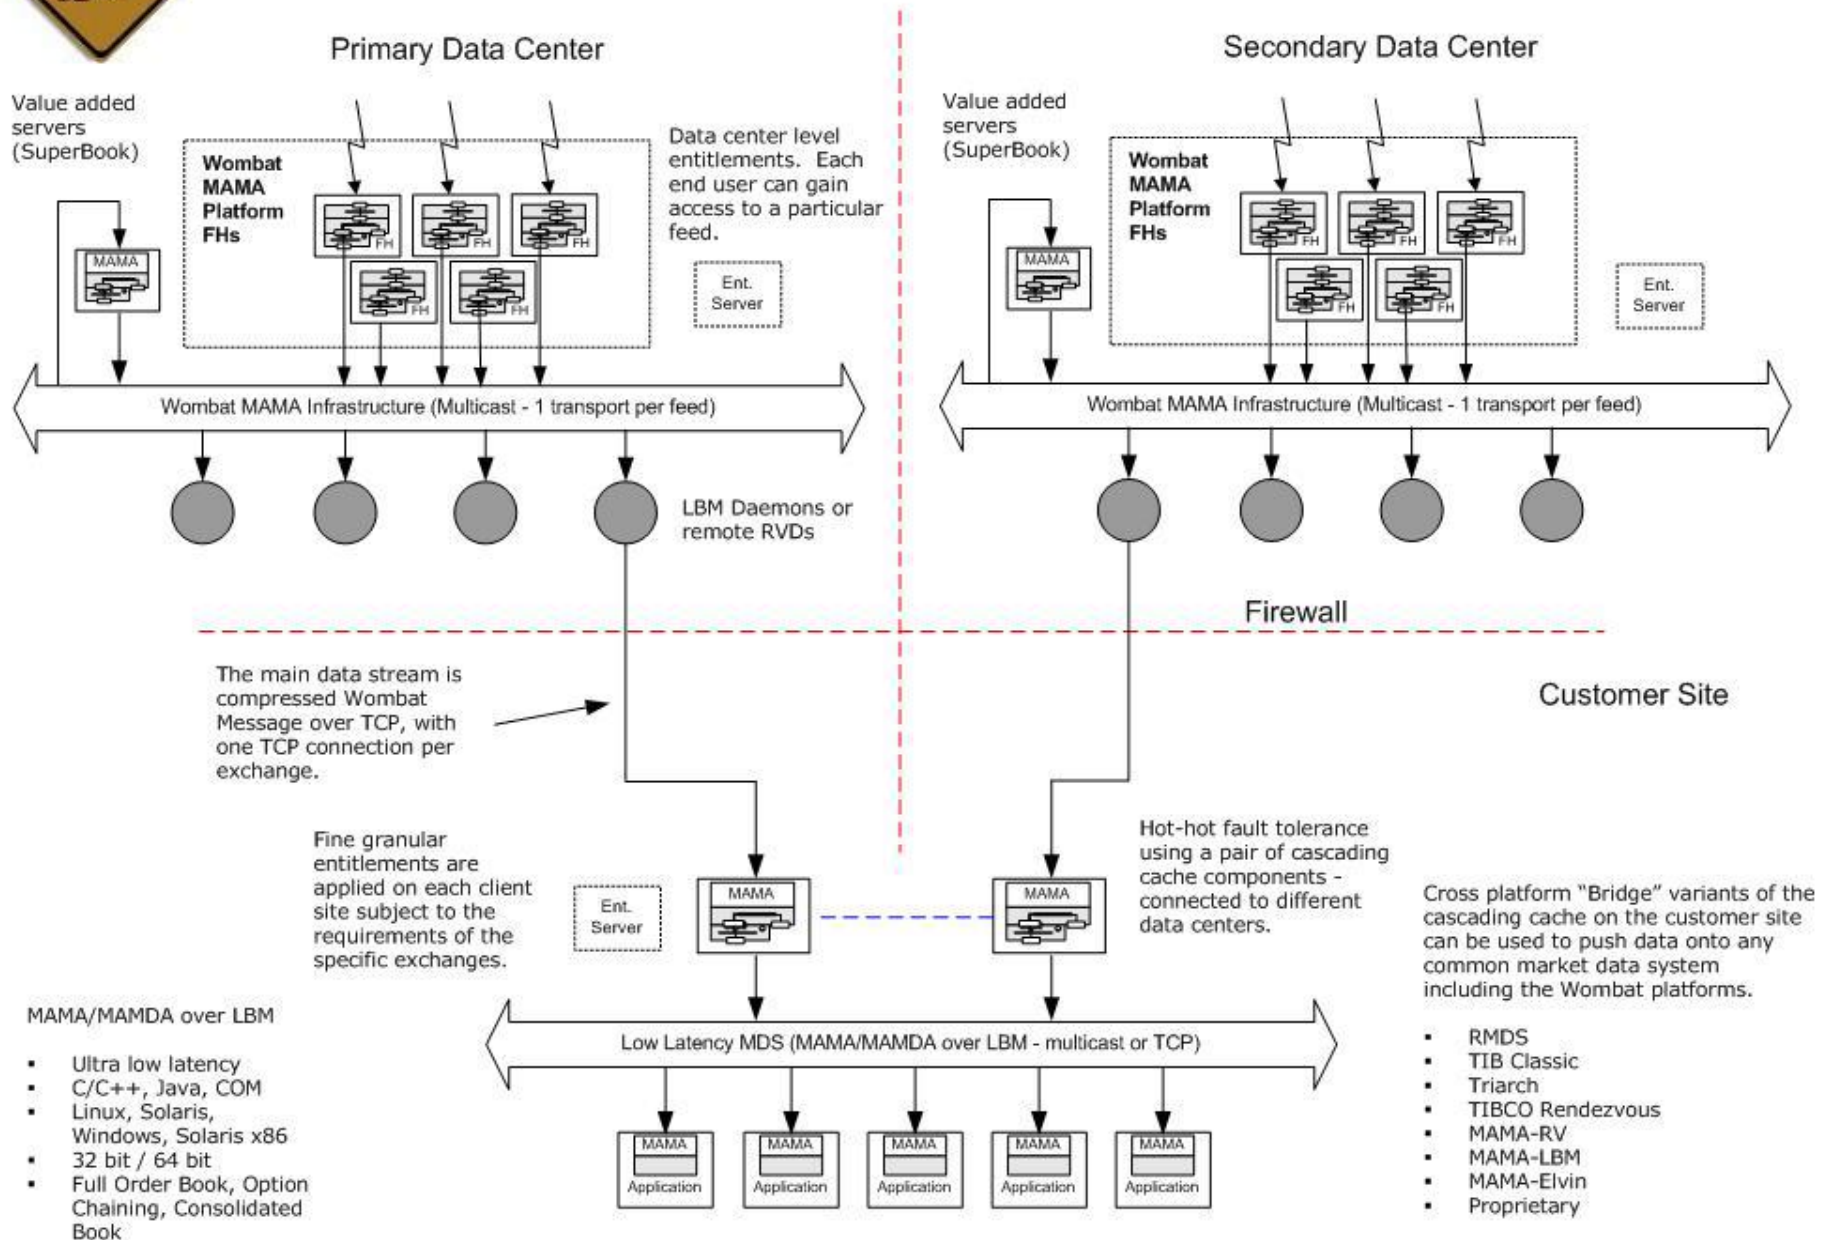

# Wombat WAN Solutions (Subsidiary or Broker Feed)

### MAMA/MAMDA over LBM

- Ultra low latency
- C/C++, Java, COM
- Linux, Solaris, Windows, Solaris x86
- 32 bit / 64 bit
- Full Order Book, Option Chaining, Consolidated Book

- RMDS
- TIB Classic
- Triarch
- TIBCO Rendezvous
- MAMA-RV
- MAMA-LBM
- MAMA-Elvin
- Proprietary